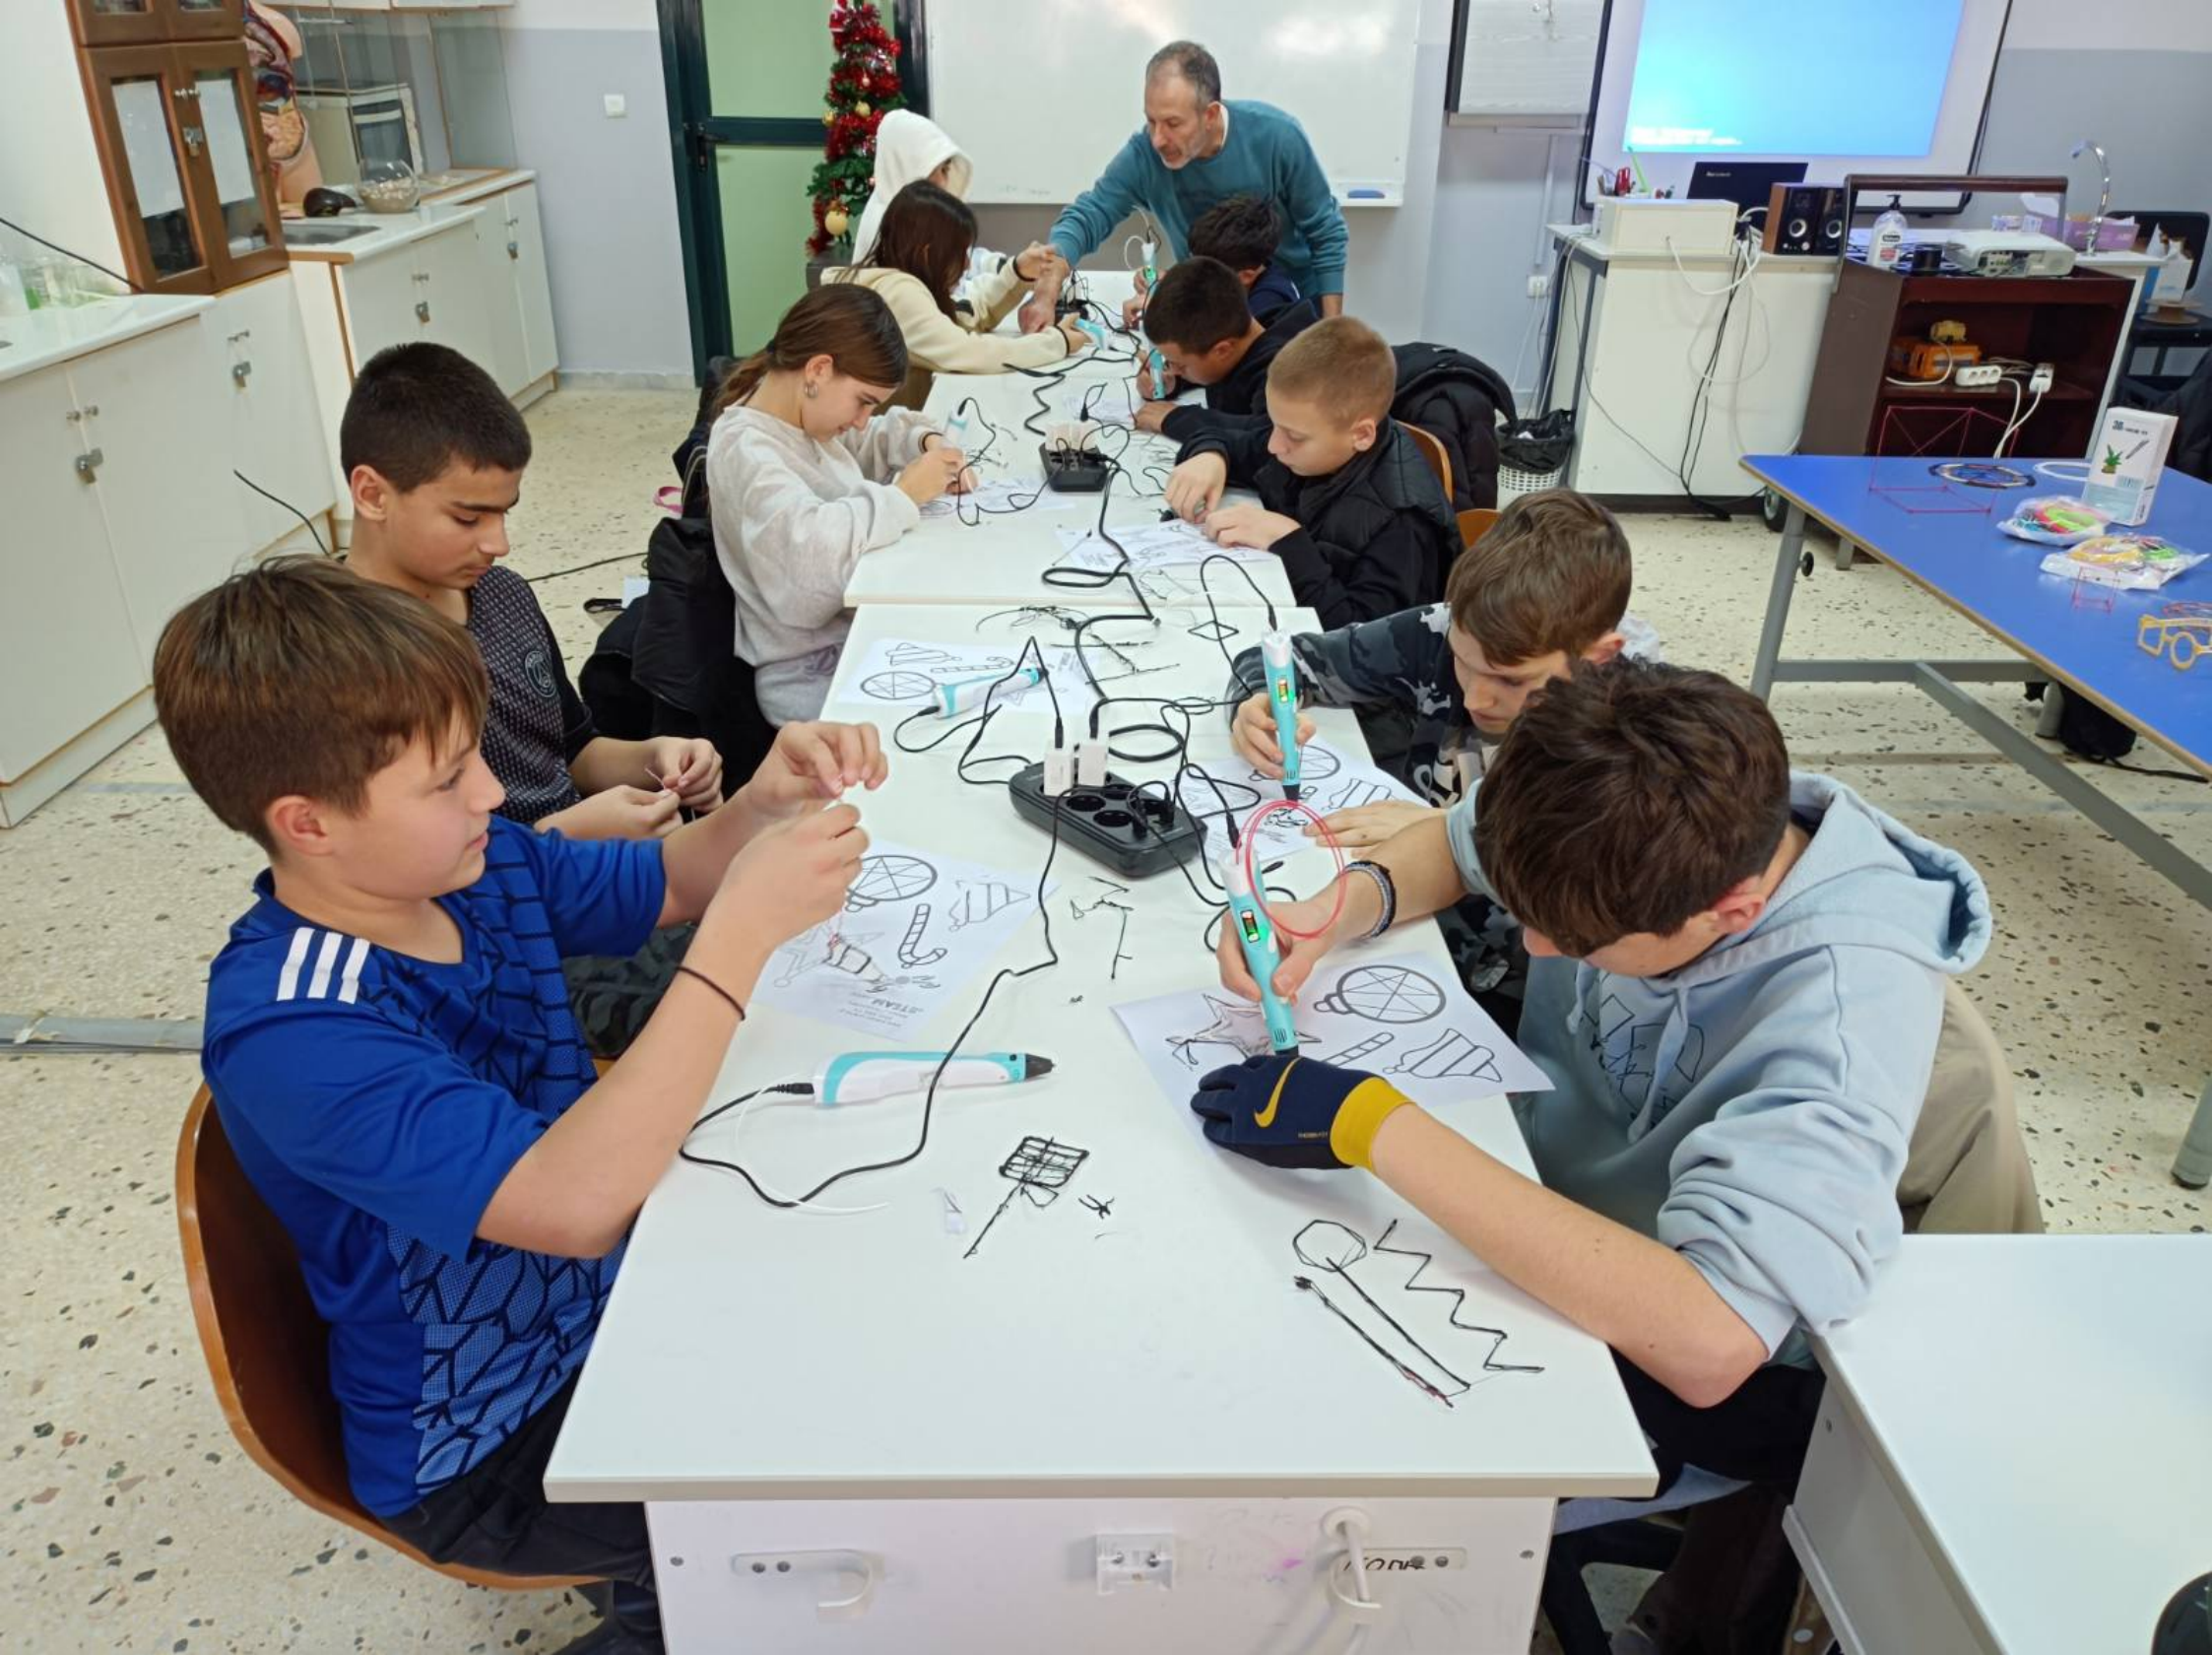

PARTY
Te amb...
Dance...
Photobooth...
3D Printing...
Video...
...
S...
TFA: 2310 888 775
Petro... 31, Tyraspol

LIKE SH...
NIKE

New
City

Phya Kapatou 31, Tavropotec
Tph: 2310 888 771
ARENA