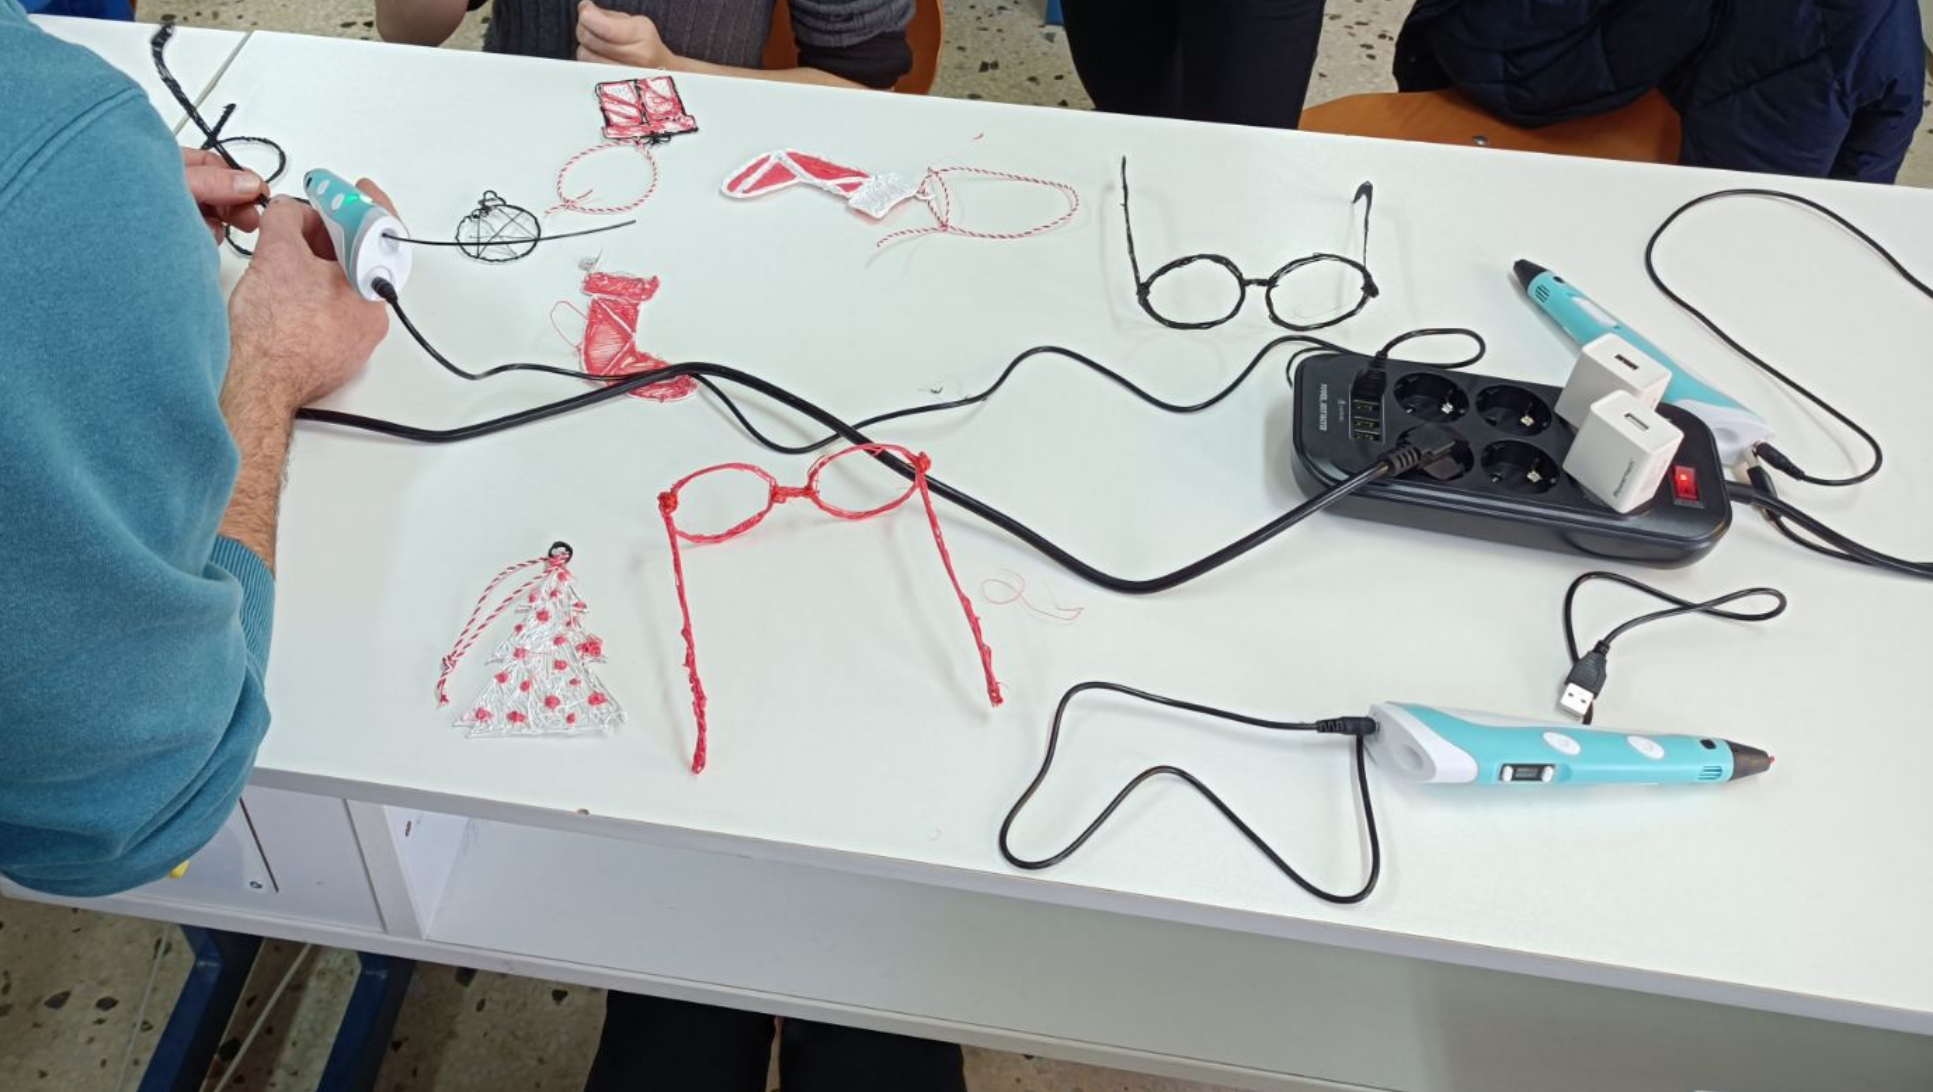

PARTY
Te amb...
Dance...
Photobooth...
3D Printing...
Video...
...
S...
TFA: 2310 888 775
Petro... 31, Tyraspol

LIKE SH...
NIKE

New
City

Phya Kapatou 31, Tavropotec
Tph: 2310 888 771
ARENA